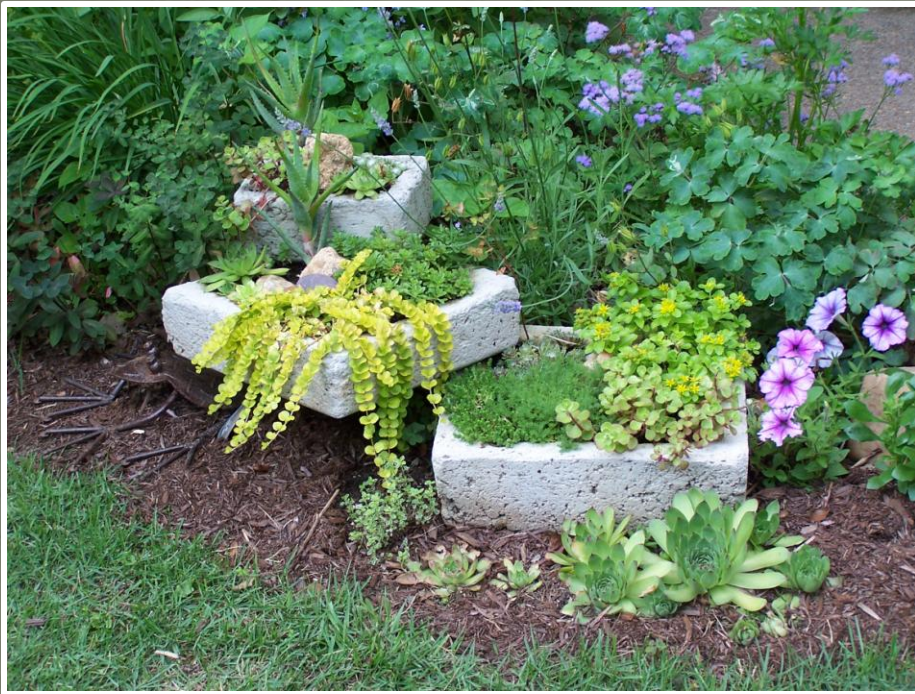

What exactly is Hypertufa?

Hypertufa garden pots are unique , handmade vessels created by combining peat moss, quick set cement, perlite and or vermiculite . They can be formed into many different container shapes, or made into garden art.

Nestled in a leafy niche, a hypertufa pot or object will make a one of a kind addition to your garden landscape.

Five hypertufa pots, made by Sussex County Master Gardeners will be raffled at the end of the open house.